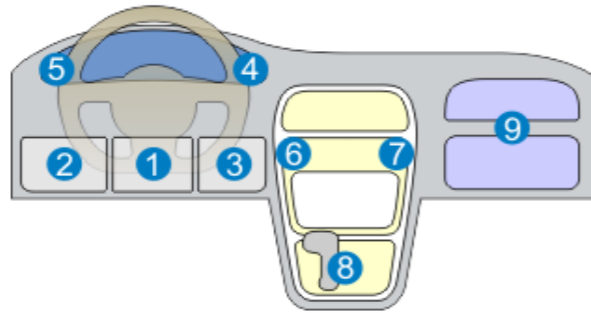

OBD Port Location:

1. Just below the steering wheel column
2. Left side of the steering wheel column
3. Right side of the steering wheel column
4. On the right side of the dashboard
5. On the left side of the dashboard
6. On the left side of central console
7. On the right side of the central console
8. Under the glove box
9. Within the drawer