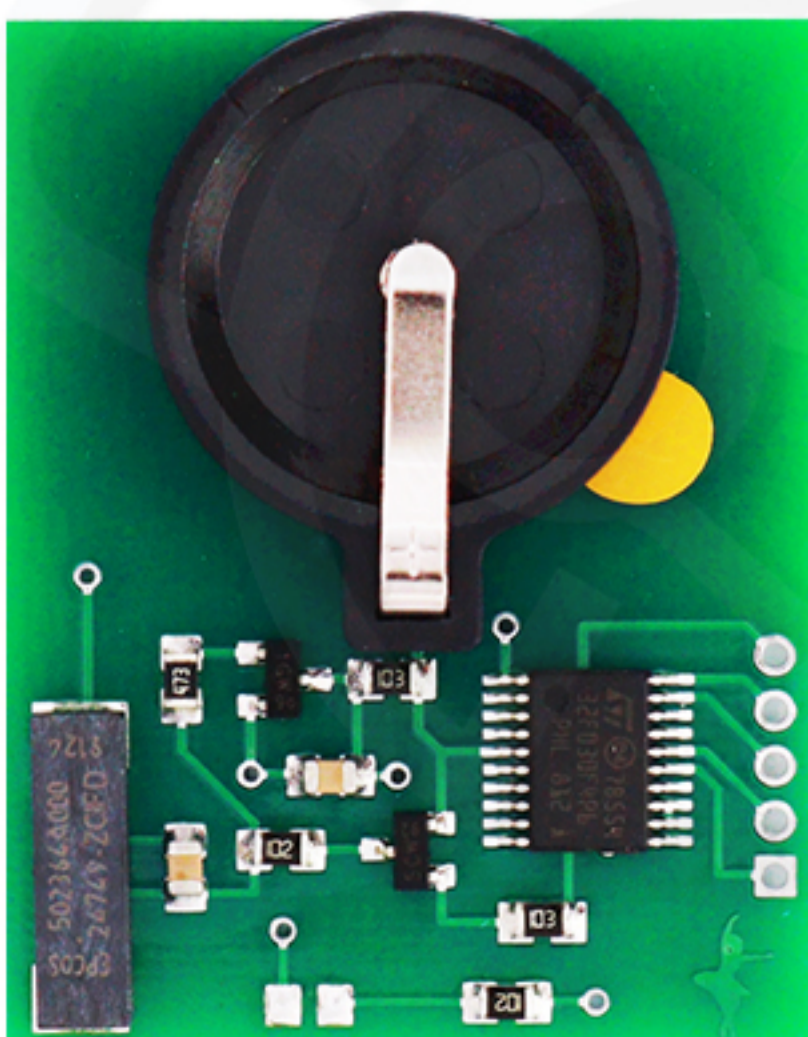

### Introduction

This Help relates to Tango software version [1.117](#) (September 2020) and up.

SLK-07 serves two purposes:

1. Cloning existing Toyota/Lexus 128bit smart Keys with Page 1 AA
2. Allows addition of used (reset) or otherwise unauthorized Toyota/Lexus 128bit smart Keys with Page 1 AA to be added to vehicle through SLK-07 utility function.

#### System requirements for cloning:

- [Tango programmer](#)
- [SLK-07E emulator](#)
- Toyota maker
- SLK-07 maker

#### System requirements for SLK-07 Utility:

- [Tango programmer](#)
- [SLK-07E emulator](#)
- Toyota maker
- SLK-07 maker
- **Toyota Techstream online service (3<sup>rd</sup> party service)**
- Internet connection

## SLK -07E

SLK-07E is battery powered. **Note that a battery is not included with an emulator and has to be obtained locally.** Three standard types of battery are compatible for our emulators:

**CR1616, CR1620, CR1632.** SLK-07E retains programmed data if it is not powered.